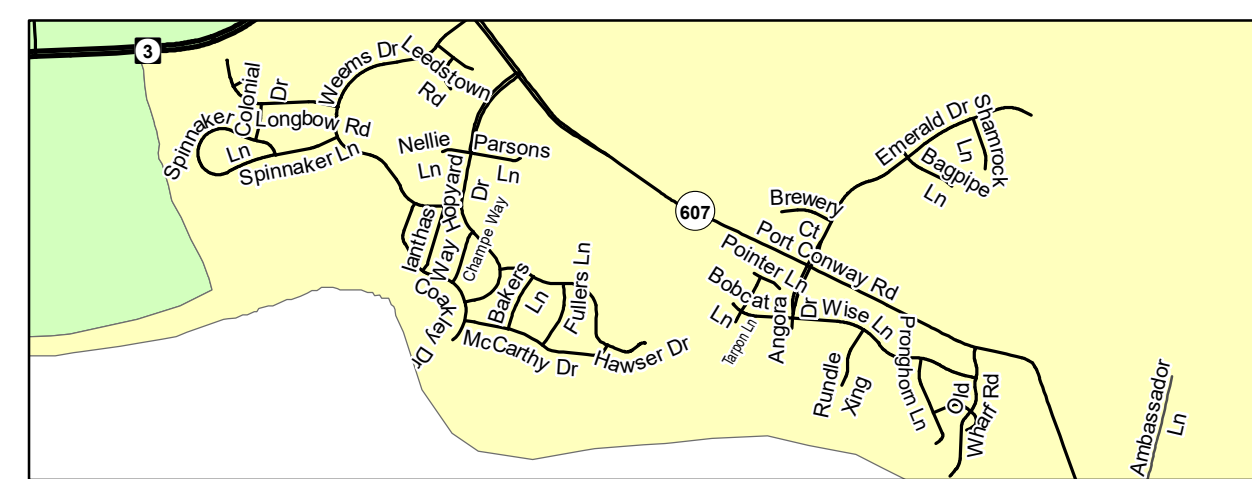

HOPYARD

- Precinct Voting Locations
- Courthouse Precinct (James Madison District)
- Passapatanzy Precinct (James Madison District)
- Dahlgren Precinct (Dahlgren District)
- James Monroe Precinct (James Monroe District)
- Shiloh Precinct (Shiloh District)