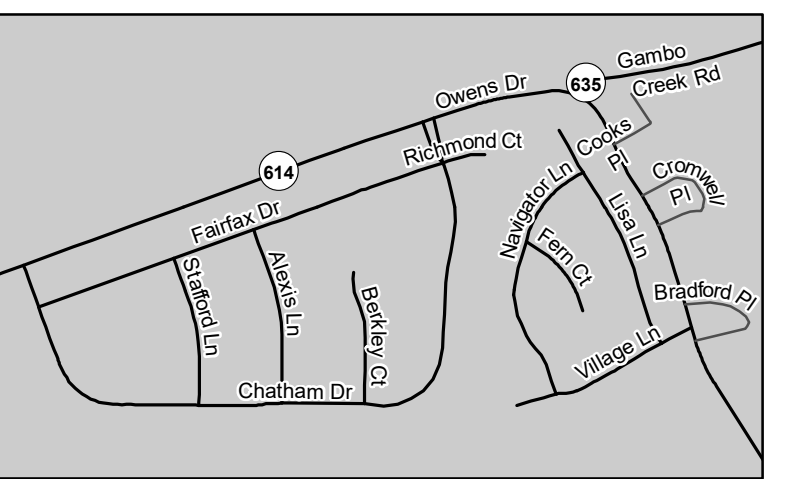

CHATHAM VILLAGE AND MONMOUTH SUBDIVISIONS