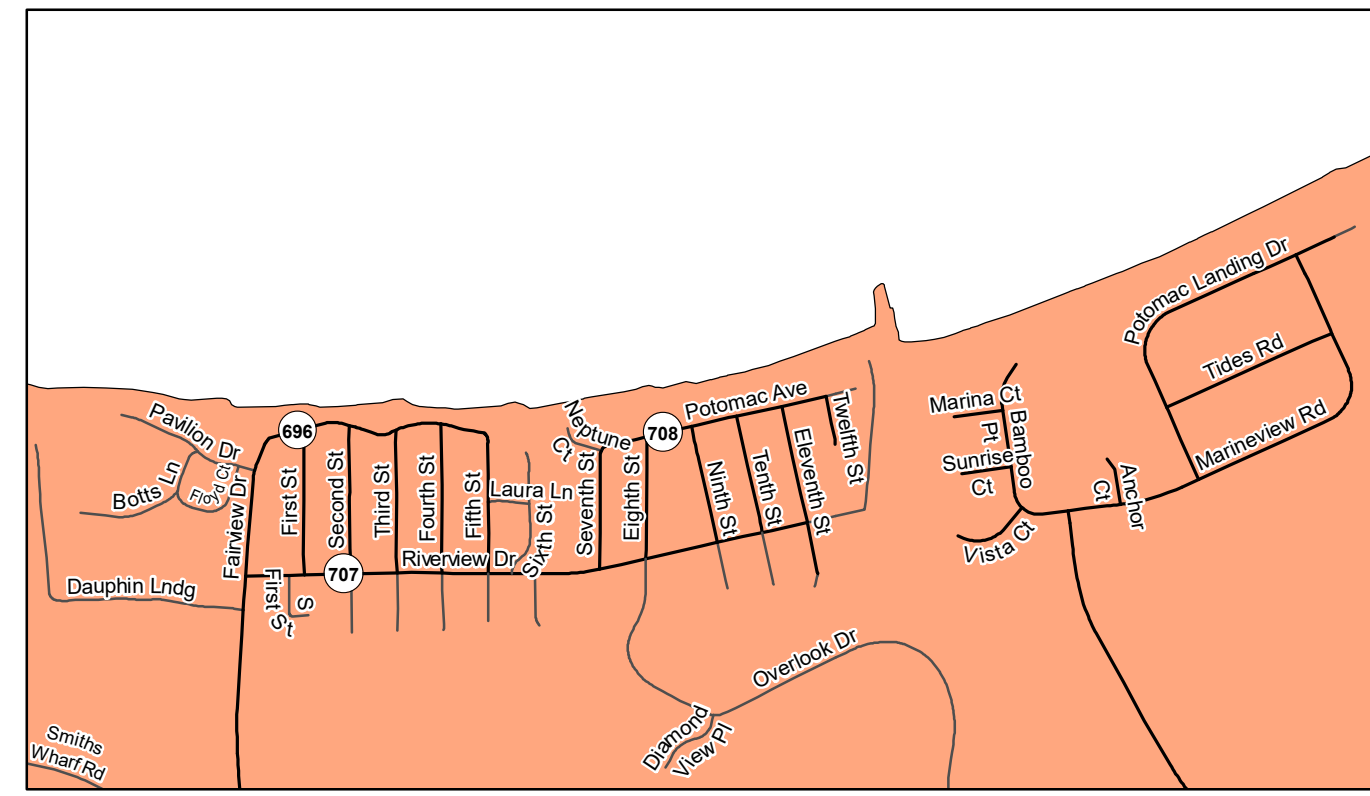

FAIRVIEW BEACH AND POTOMAC LANDING SUBDIVISIONS