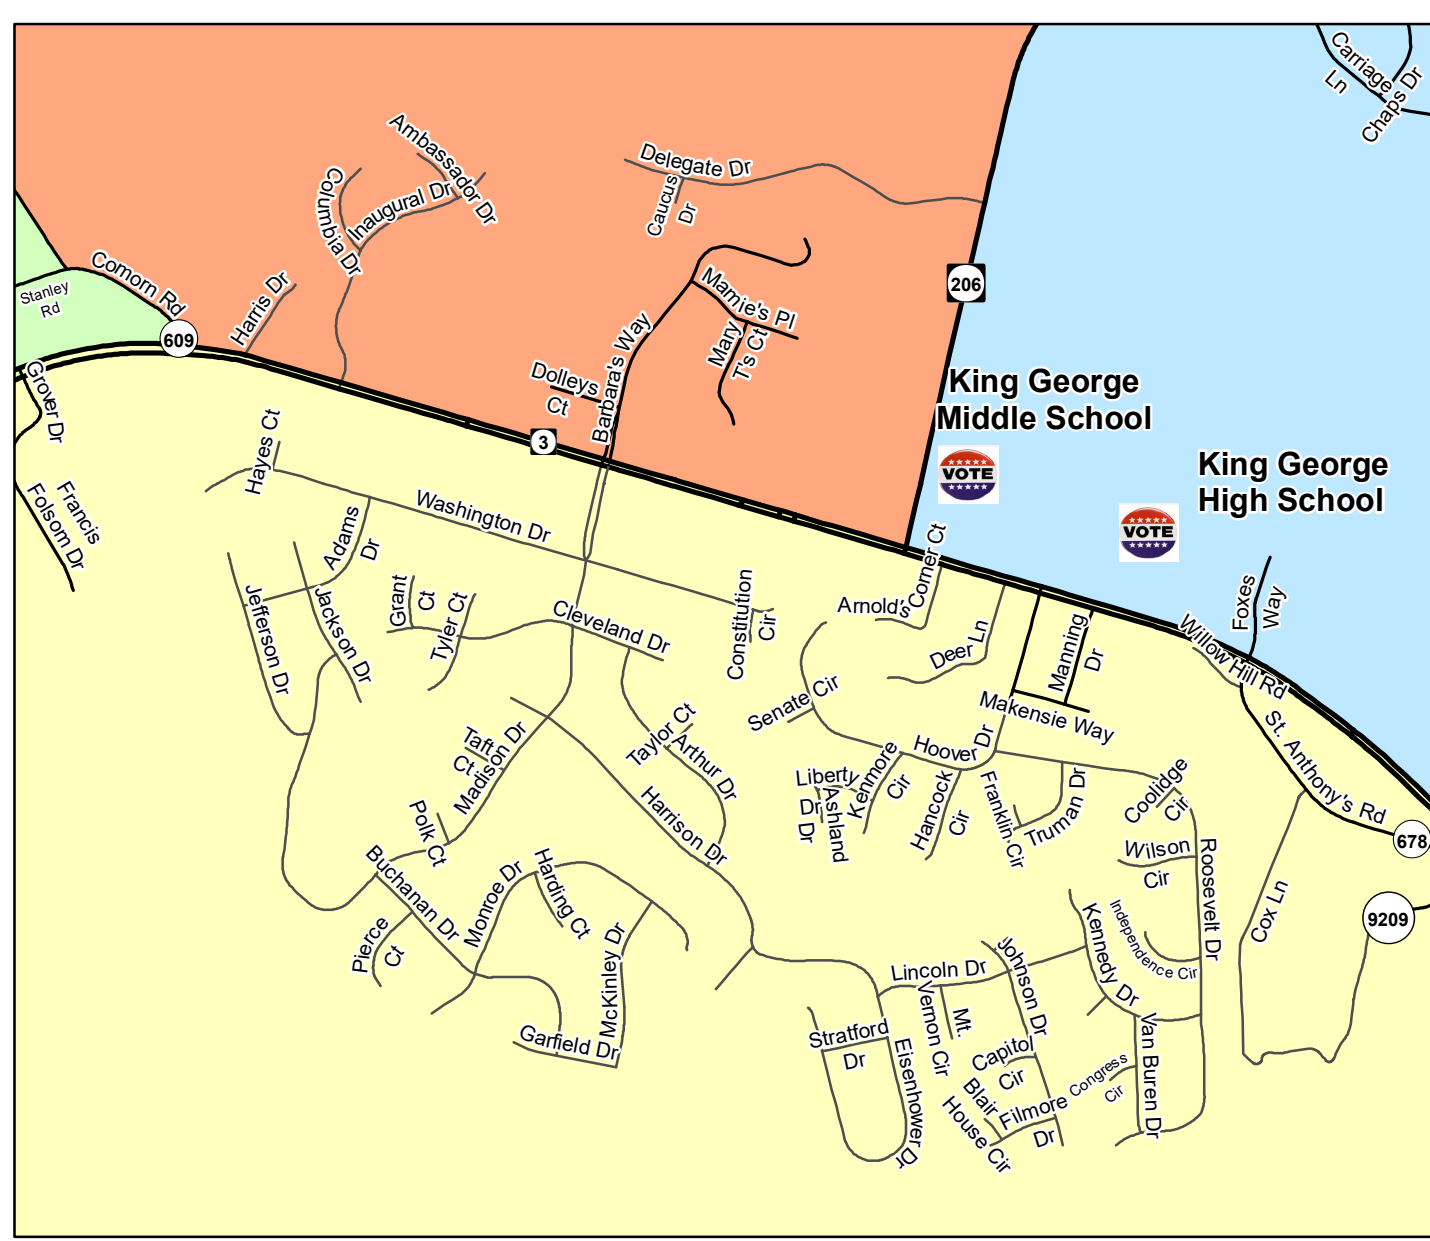

PRESIDENTIAL LAKES

- Precinct Voting Locations
- Courthouse Precinct (James Madison District)
- Passapatanzy Precinct (James Madison District)
- Dahlgren Precinct (Dahlgren District)
- James Monroe Precinct (James Monroe District)
- Shiloh Precinct (Shiloh District)