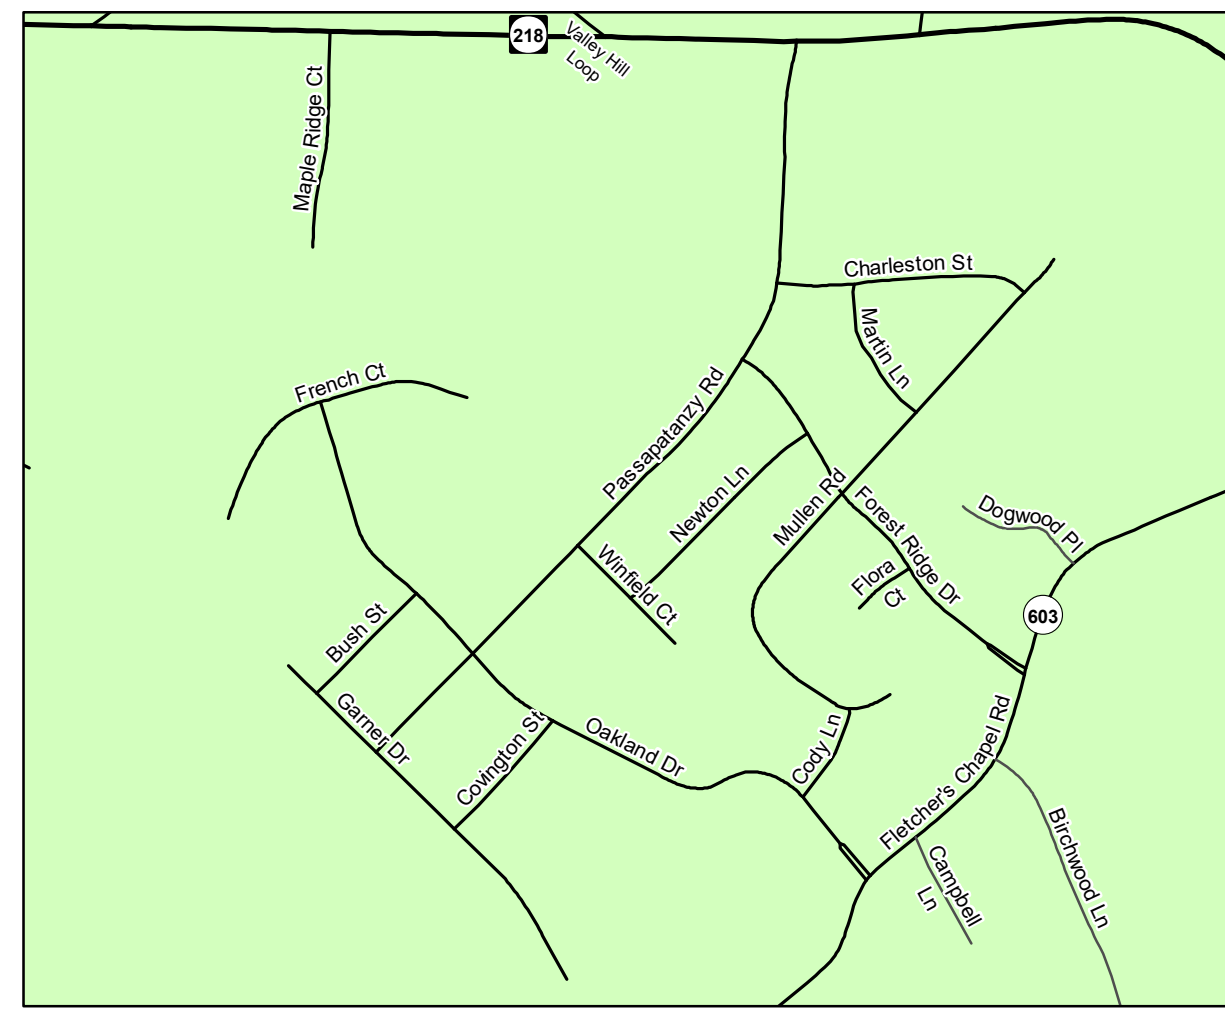

ELECTION DISTRICT MAP KING GEORGE, VIRGINIA

OAKLAND PARK