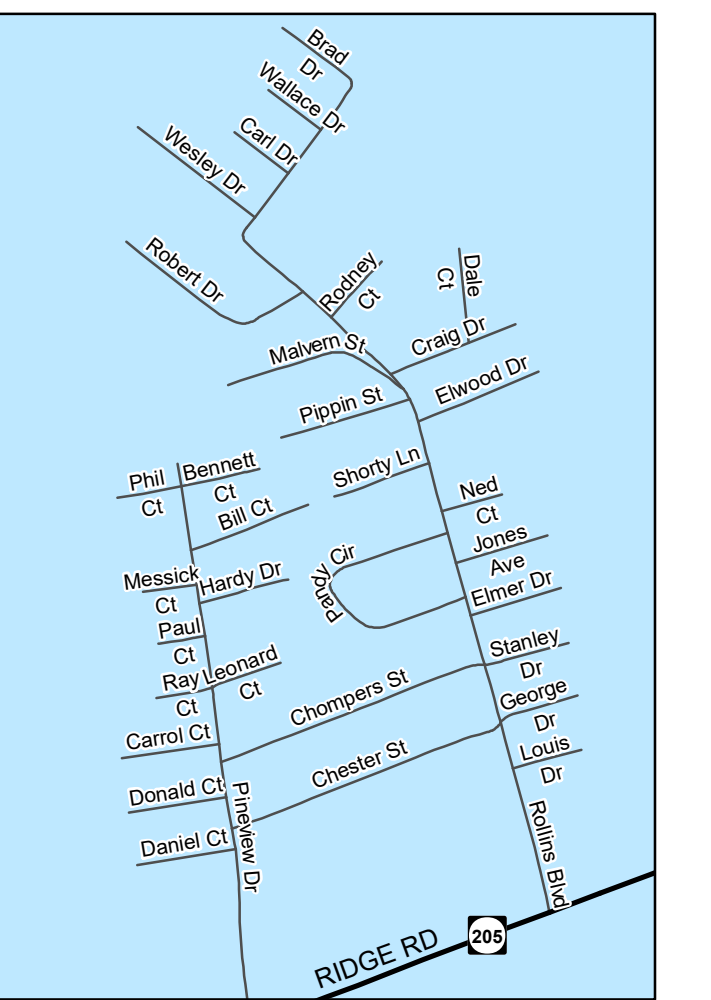

PRINCESS ANNE AND PINEVIEW TRAILER PARKS