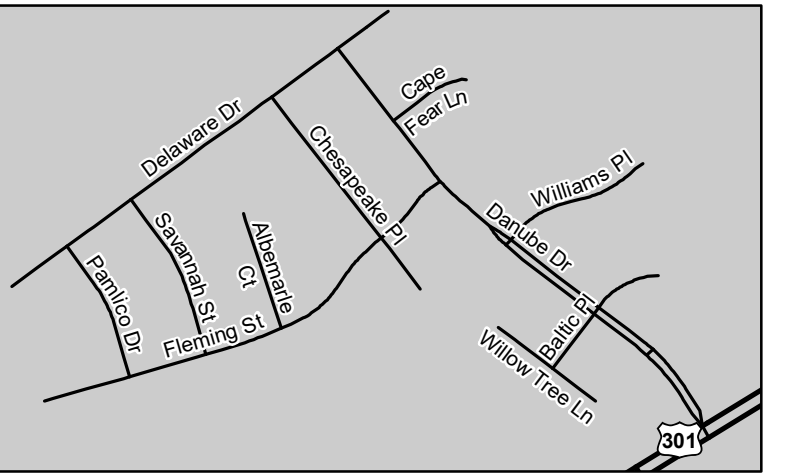

BAYBERRY SUBDIVISION