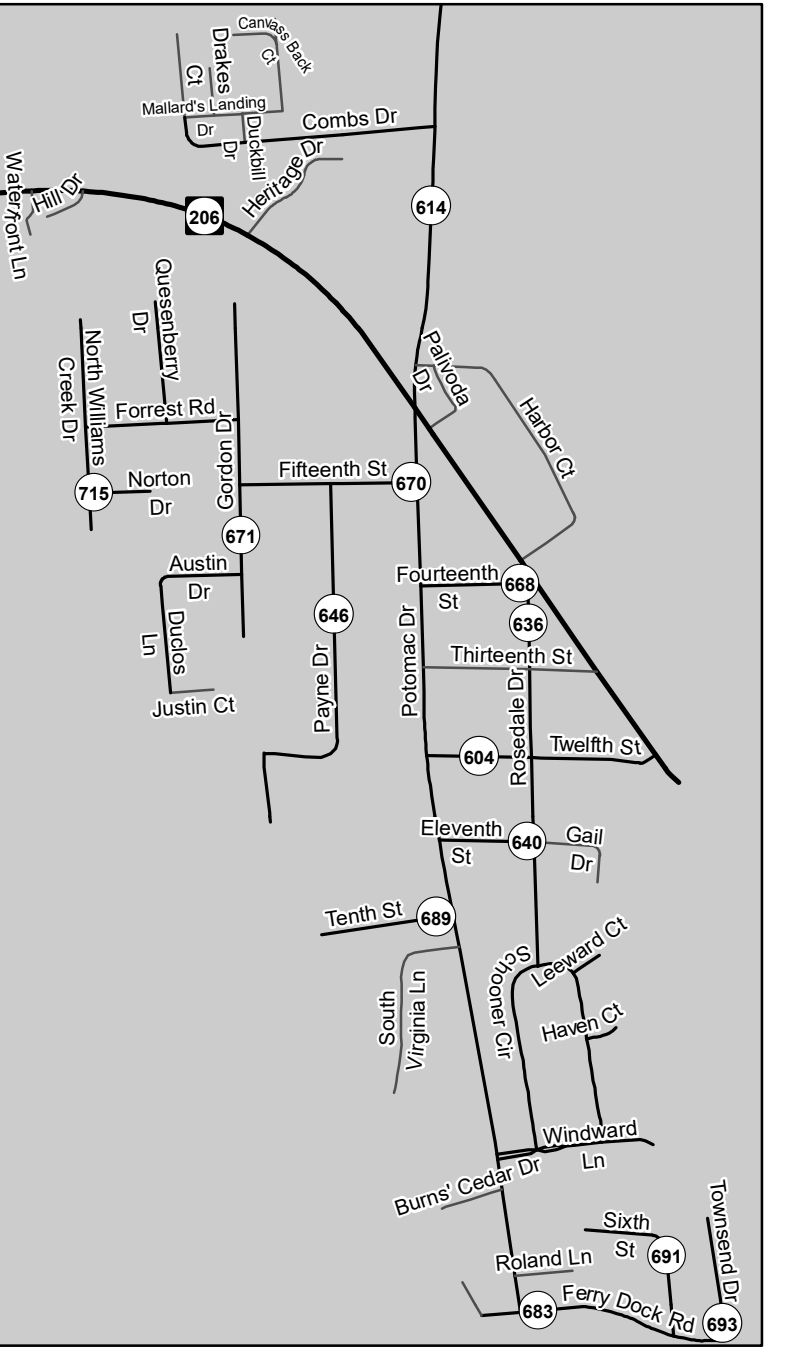

ELECTION DISTRICT MAP KING GEORGE, VIRGINIA

DAHLGREN

VISIT OUR WEBSITE:
<http://www.king-george.va.us/>

RURAL ADDRESSING GRID
NORTH/SOUTH ROAD ADDRESSES
INCREASE IN A SOUTHERLY DIRECTION
EAST/WEST ROAD ADDRESSES
INCREASE IN AN EASTERLY DIRECTION

- Precinct Voting Locations
- Courthouse Precinct (James Madison District)
- Passapatanzy Precinct (James Madison District)
- Dahlgren Precinct (Dahlgren District)
- James Monroe Precinct (James Monroe District)
- Shiloh Precinct (Shiloh District)