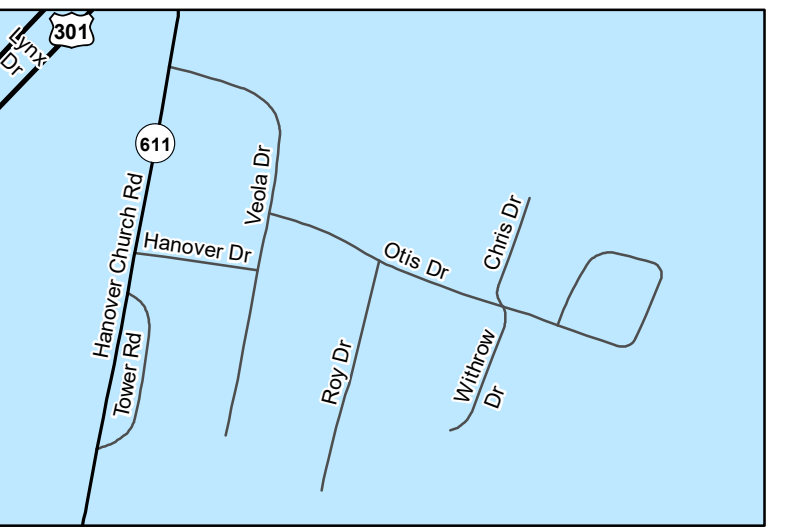

HANOVER TRAILER PARK