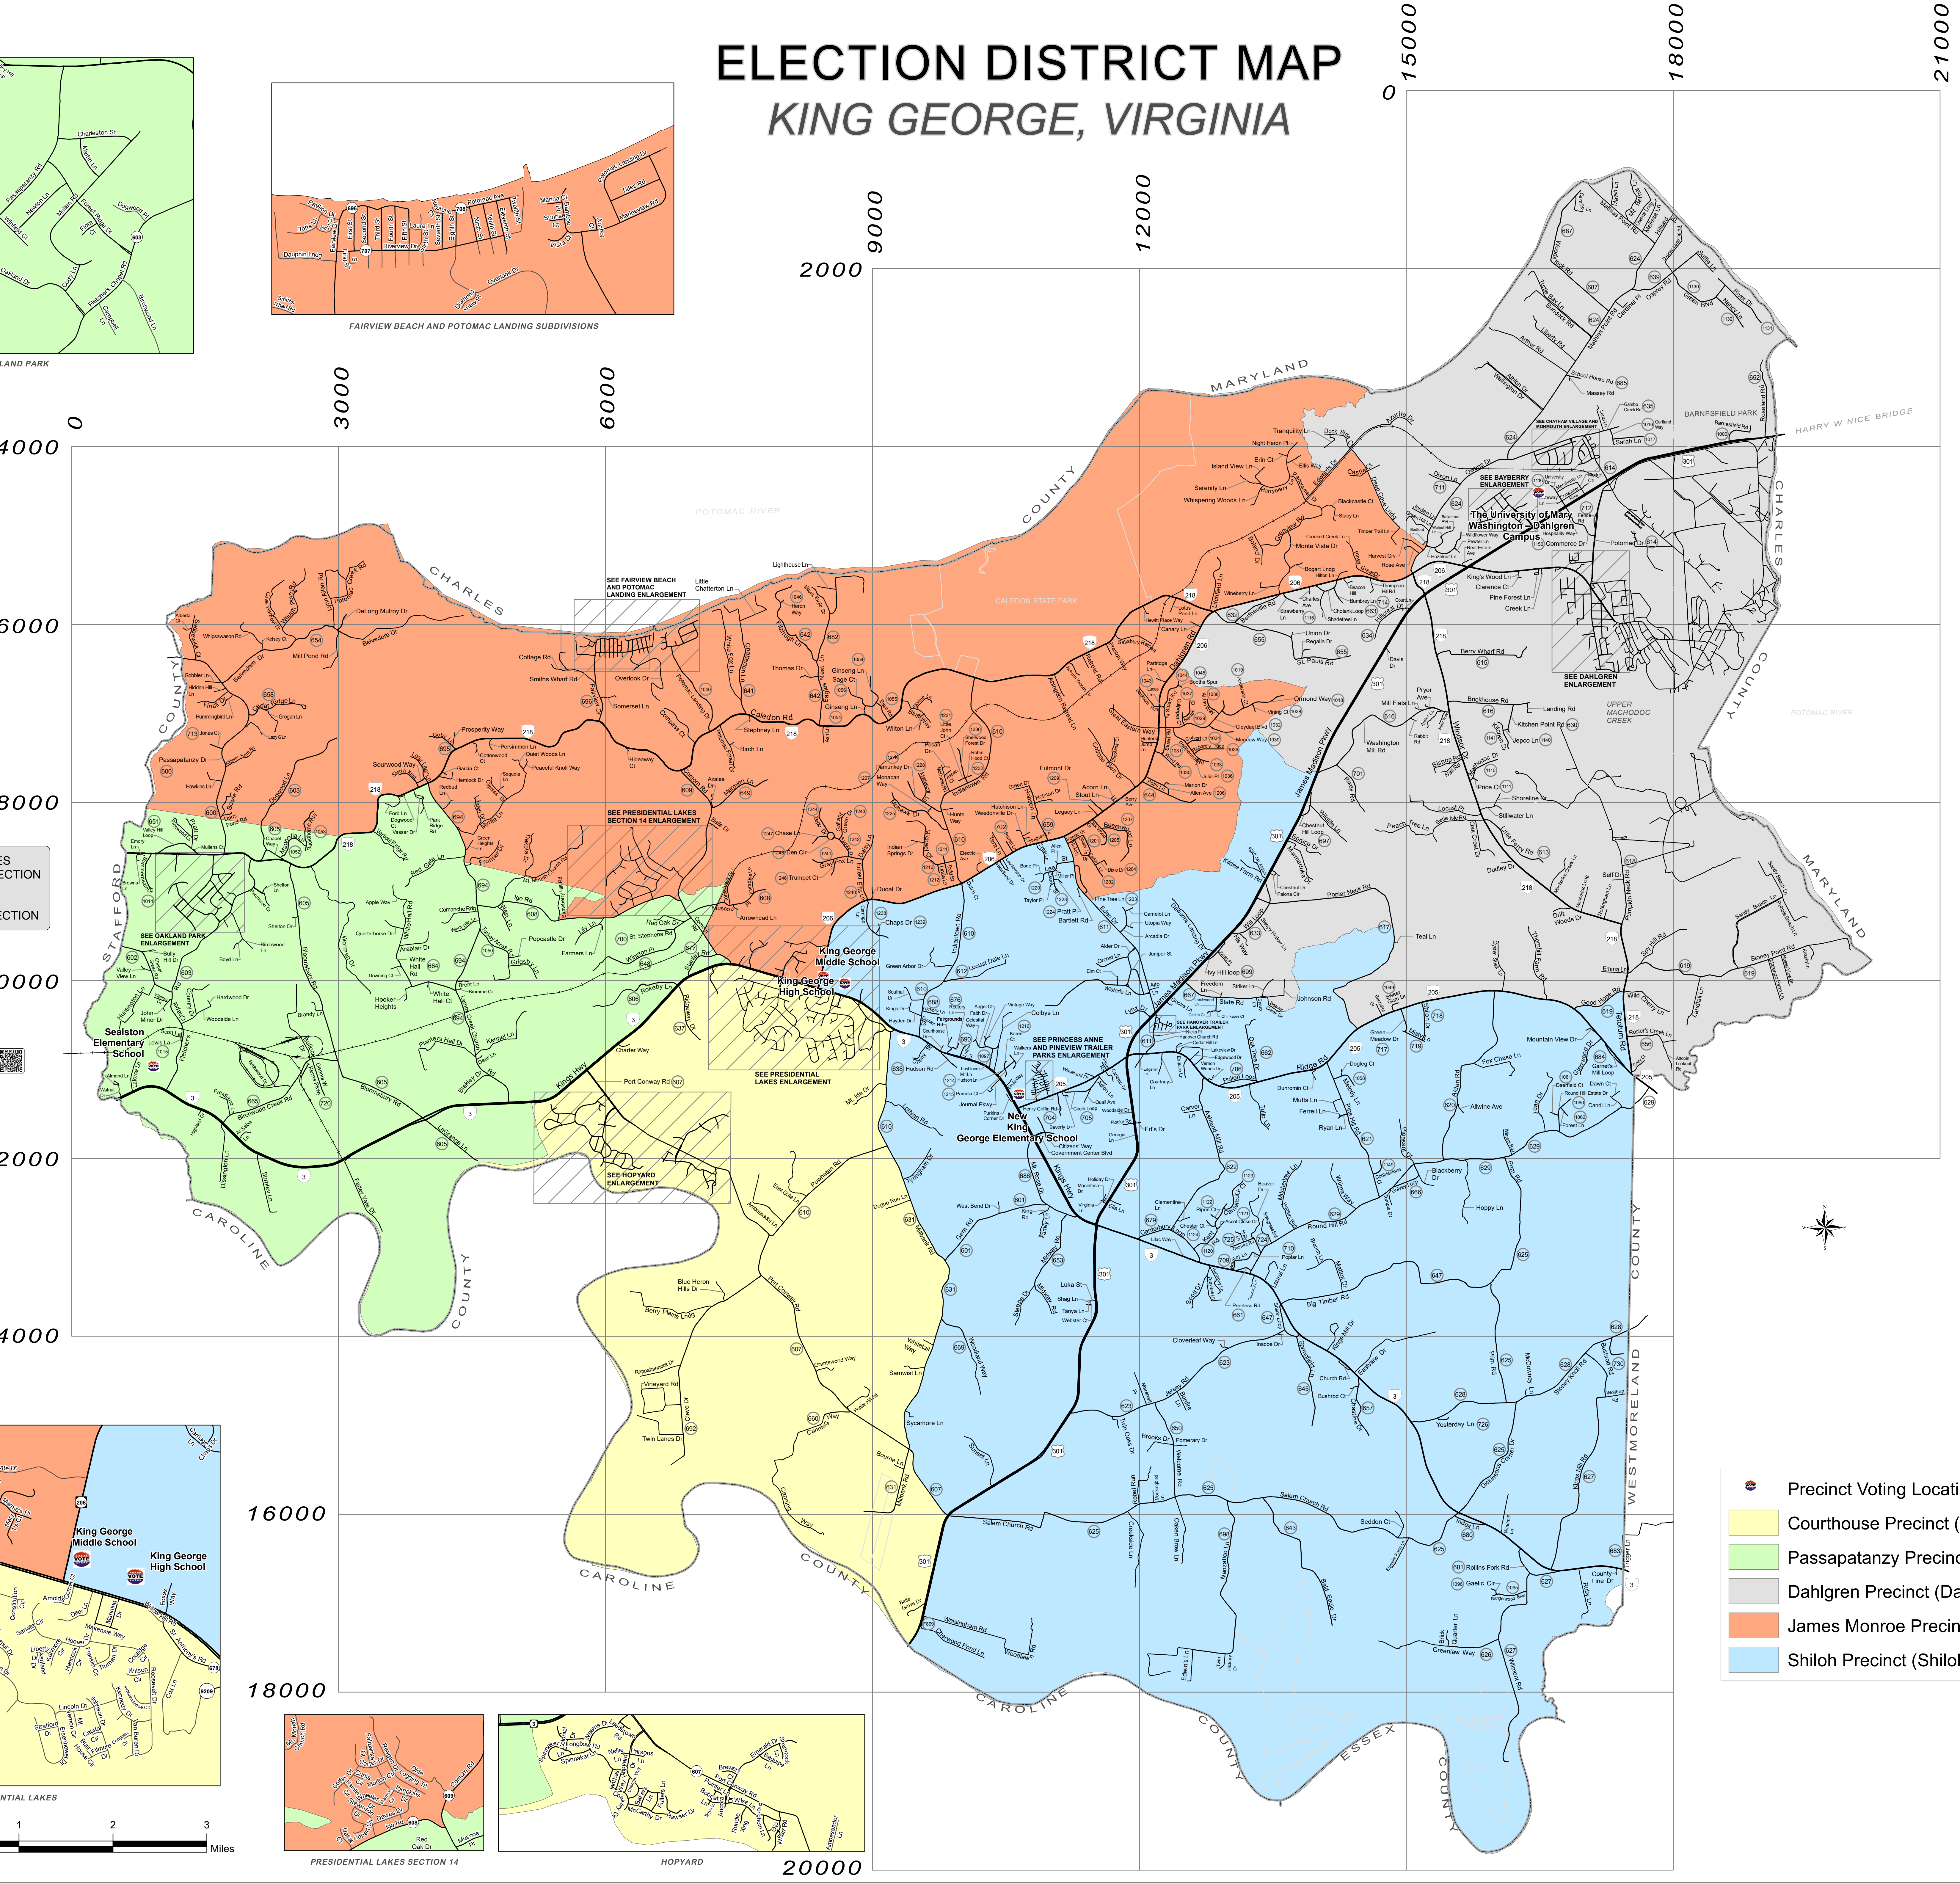

PRESIDENTIAL LAKES

- Precinct Voting Locations
- Courthouse Precinct (James Madison District)
- Passapatanzy Precinct (James Madison District)
- Dahlgren Precinct (Dahlgren District)
- James Monroe Precinct (James Monroe District)
- Shiloh Precinct (Shiloh District)